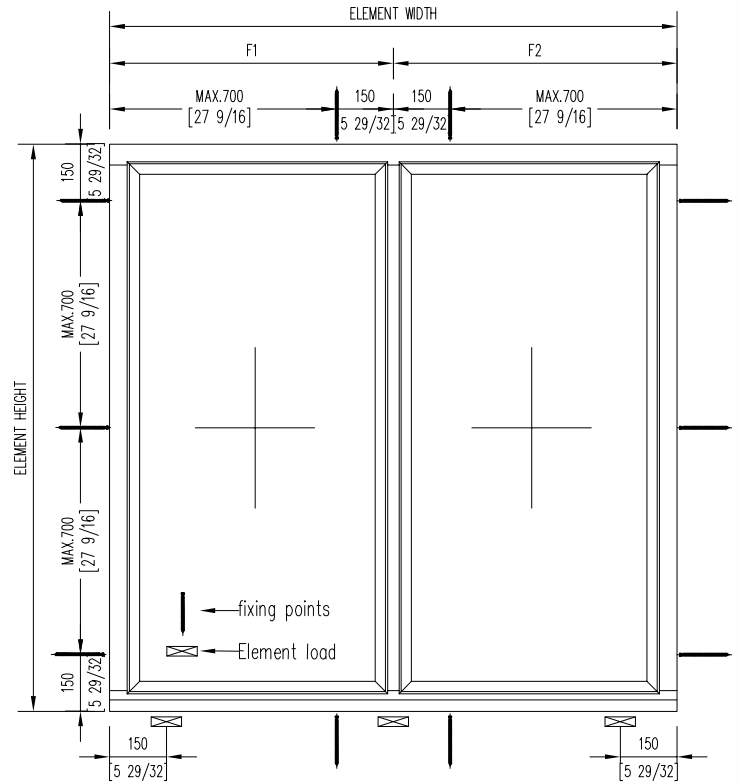

1.021
WINDOWS
glass wall

EN963 Wood - Aluminium

System:	ENERGATE 963[+]
ENERGATE product type:	1.021
Security level:	Basic
Minimum & maximum measurements: Attention: Minimum and maximum dimensions can not be combined For exact information see ENERGATE size application diagram (separate page) Maximal sizes always deponed on weight are of the chosen glass. The glass weight is always noted on the product data sheet.	Information at the drawing.