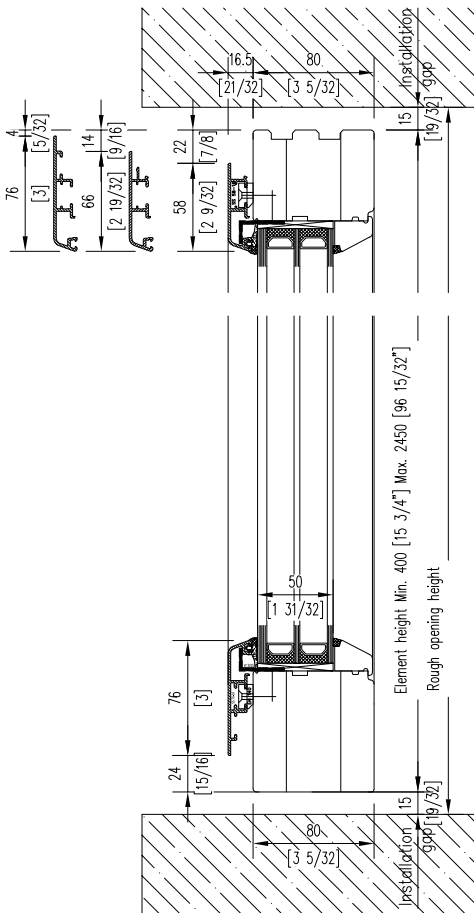

1.021
WINDOWS
glass wall

EN963 Wood - Aluminium

System:	ENERGATE 963[+]
ENERGATE product type:	1.021
Security level:	Basic
Minimum & maximum measurements: Attention: Minimum and maximum dimensions can not be combined For exact information see ENERGATE size application diagram (separate page) Maximal sizes always deponed on weight are of the chosen glass. The glass weight is always noted on the product data sheet.	Information at the drawing.